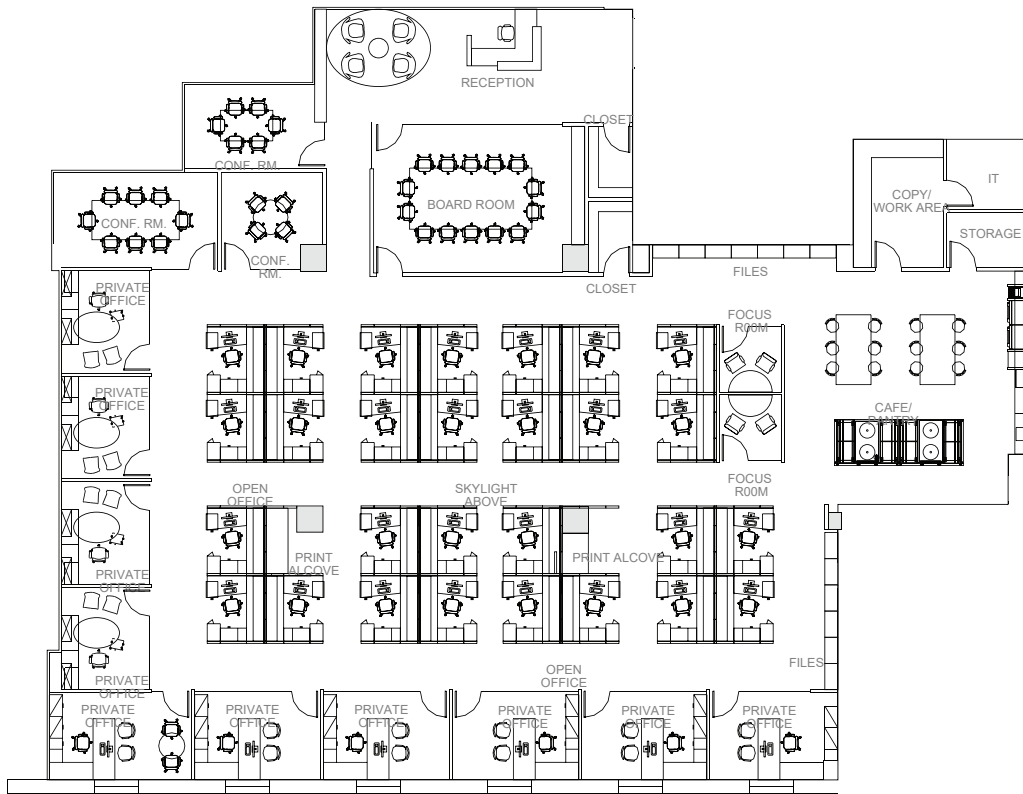

TISHMAN SPEYER