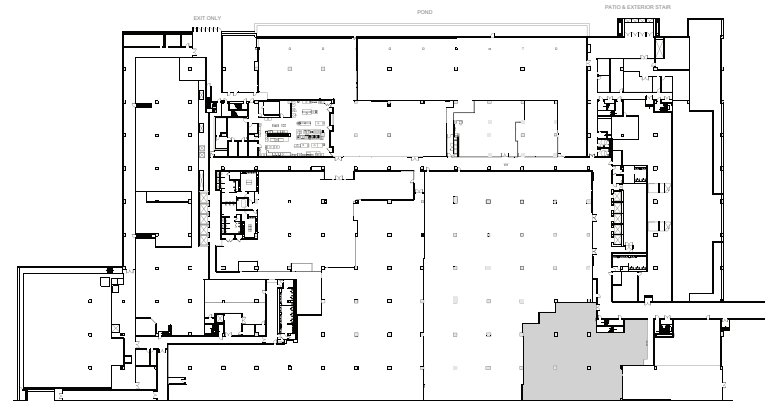

TISHMAN SPEYER